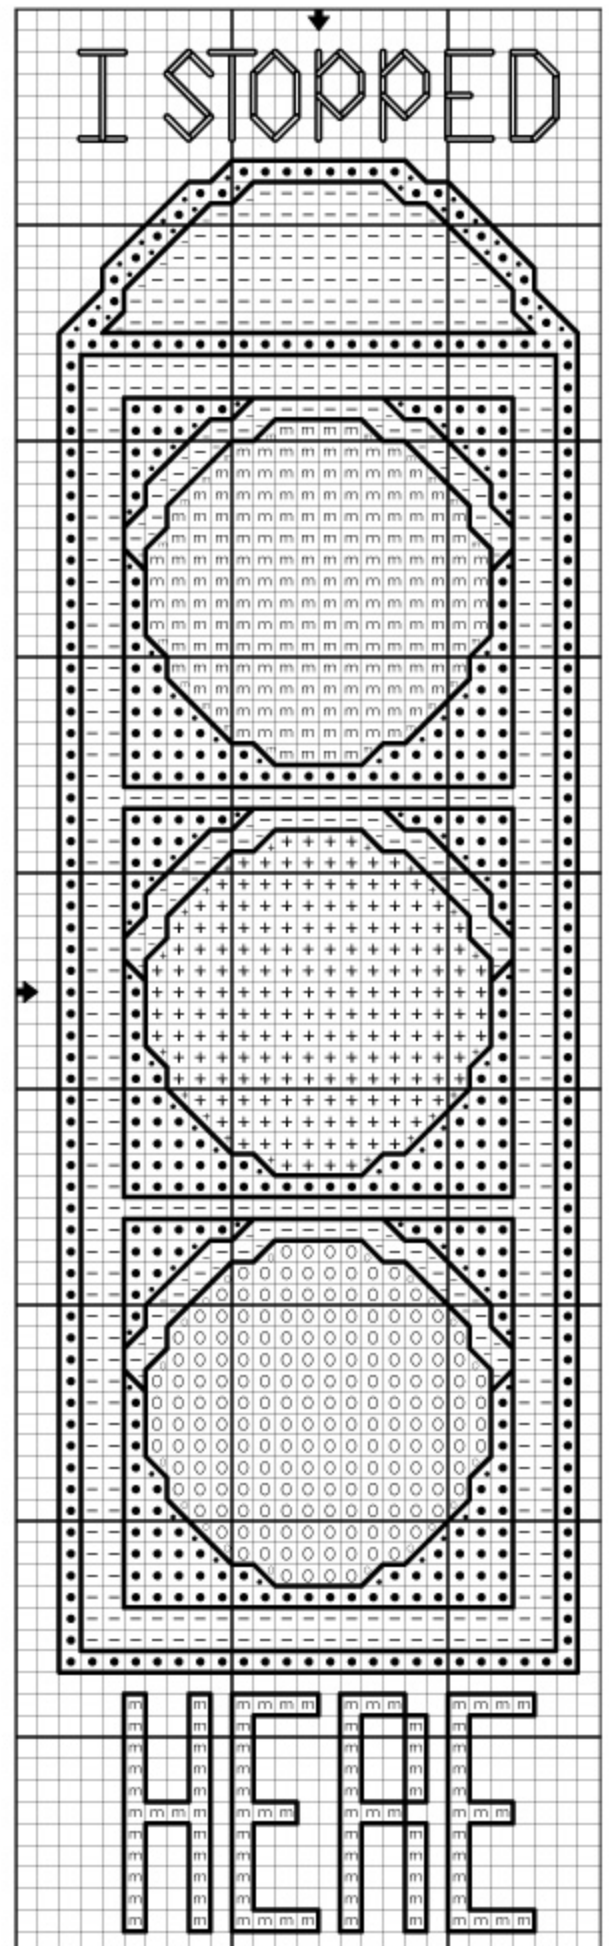

Traffic Light Bookmark

*This design is sized to fit on our 18-ct Aida bookmarks.
To purchase a bookmark for this design, visit janlynn.com/crafters-pride.*

Design size: 24w x 87h
18 Count - 1-1/4"w x 4-3/4"h

The DMC floss used in this design can be purchased on our janlynn.com website for 39 cents a skein.

Cross stitch - Two ply

DMCColor

- 310 Black
- m 321 Christmas Red
- + 725 Topaz
- 726 Topaz-Light
- 911 Emerald Green-Medium

Back stitch - One ply

- 310 Black – one ply
- 310 Black – two ply

The Janlynn Corporation

2070 Westover Road, Chicopee, MA 01022 USA
800-445-5565 (USA & Canada) ~ 413-206-0002 (International)
www.janlynn.com ~ Email: customerserv@janlynn.com