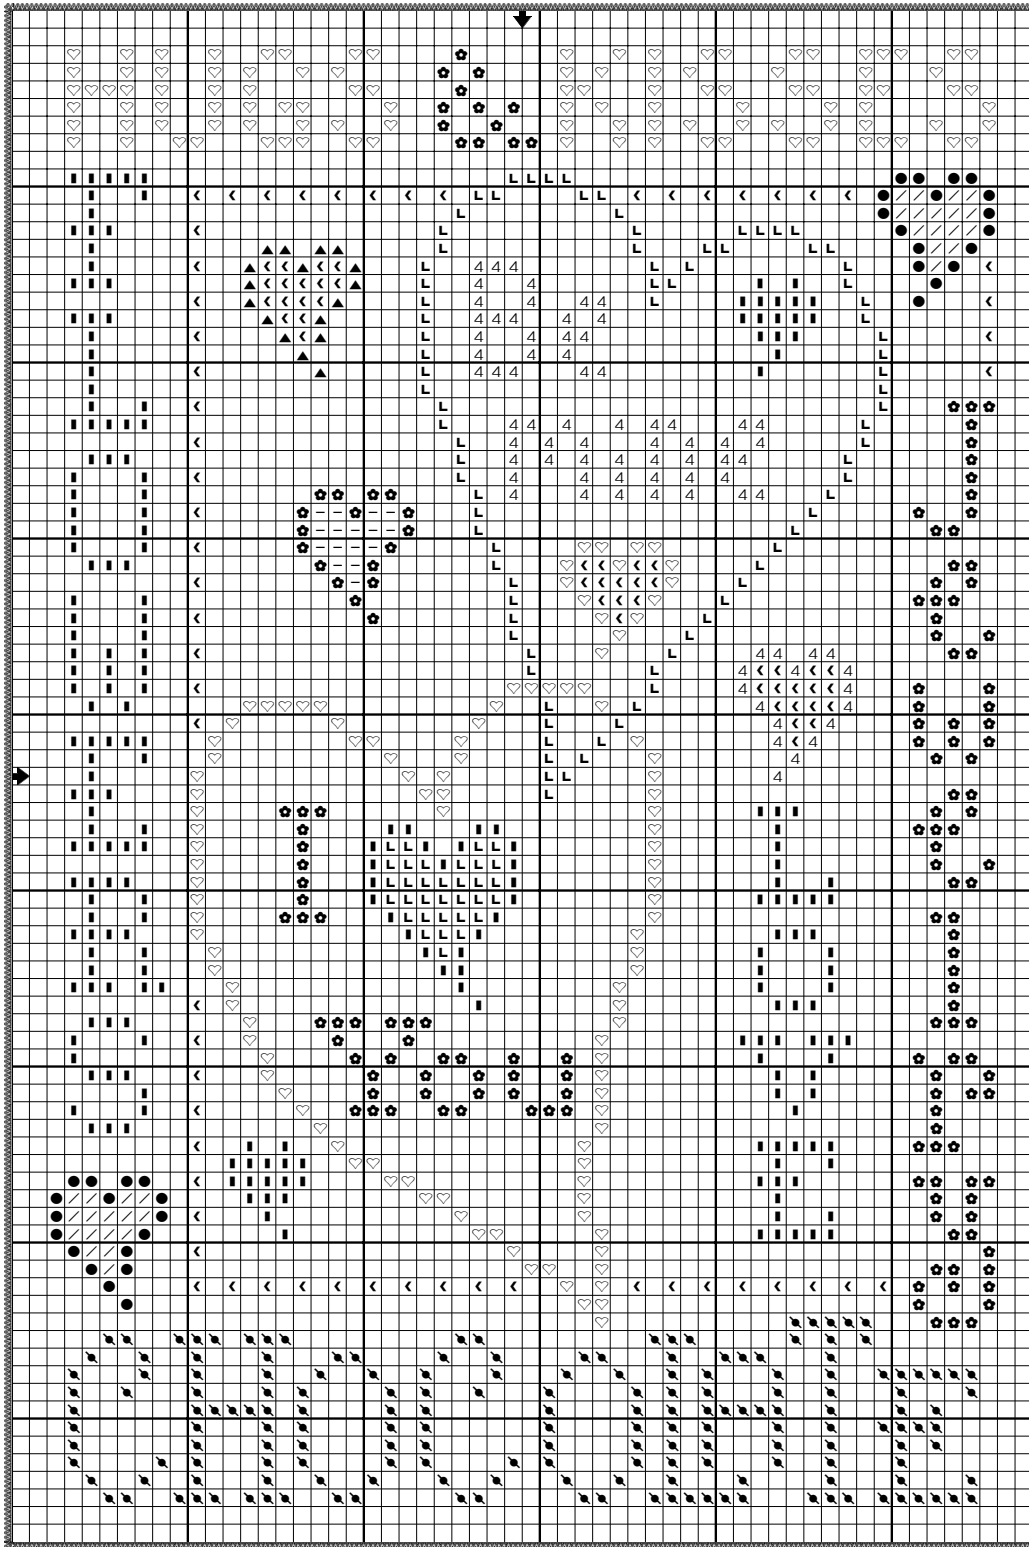

HAPPY HEARTS DAY
Design by: Sandra Cozzolino

SYMBOL LEGEND

Two Ply / DMC

- / 209
- ♡ 321
- 550
- ▲ 796
- ⦿ 898
- 956
- < 957
- L 3607
- ⊛ 3837
- 4 3838
- 3840

This design is not to be duplicated, sold, modified or redistributed in any medium, including scanning and posting on the internet without written permission from The Janlynn Corp.

<u>Design Area</u>		
54W x 83H		
<u>Approx. Design Size</u>	<u>Cut Fabric Size</u>	
11 Count	5 x 8	11 x 14
14 Count	4 x 6	10 x 12
18 Count	3 x 5	9 x 11