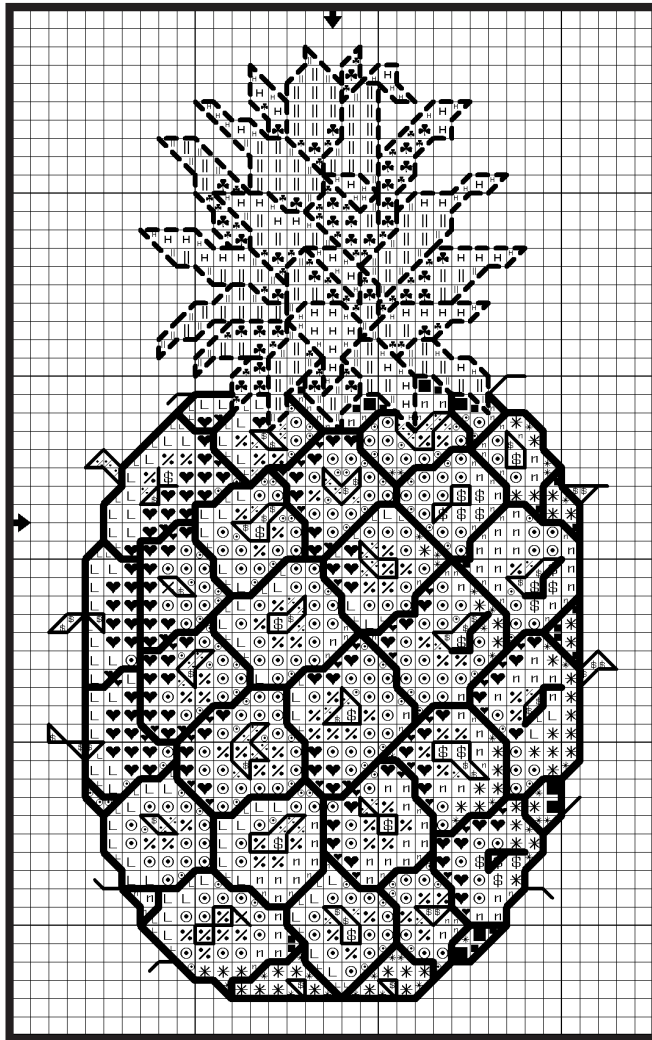

Pineapple Afghan Motif
Design by: Sandy Garbrandt

Design Area
31 W x 52 H Stitches

| <u>Approx. Design Size</u> | <u>Afghan Size</u> |
|----------------------------|-----------------------|
| 10 Count 3 x 5 1/8" | 34" x 43" With Fringe |

SYMBOL LEGEND

Two Ply Floss

- 300
- n 301
- * 400
- ♥ 402
- ♣ 469
- || 471
- H 524
- \$ 3045
- % 3047
- ⊙ 3776
- L 3827

BACK STITCH

One Ply Floss

- 300
- - - 469
- 3045

The Janlynn Corporation
2070 Westover Road Chicopee, MA 01022 USA
800-445-5565 (USA & Canada) ~ 413-206-0002 (International)
www.janlynn.com ~ E-mail: customerserv@janlynn.com