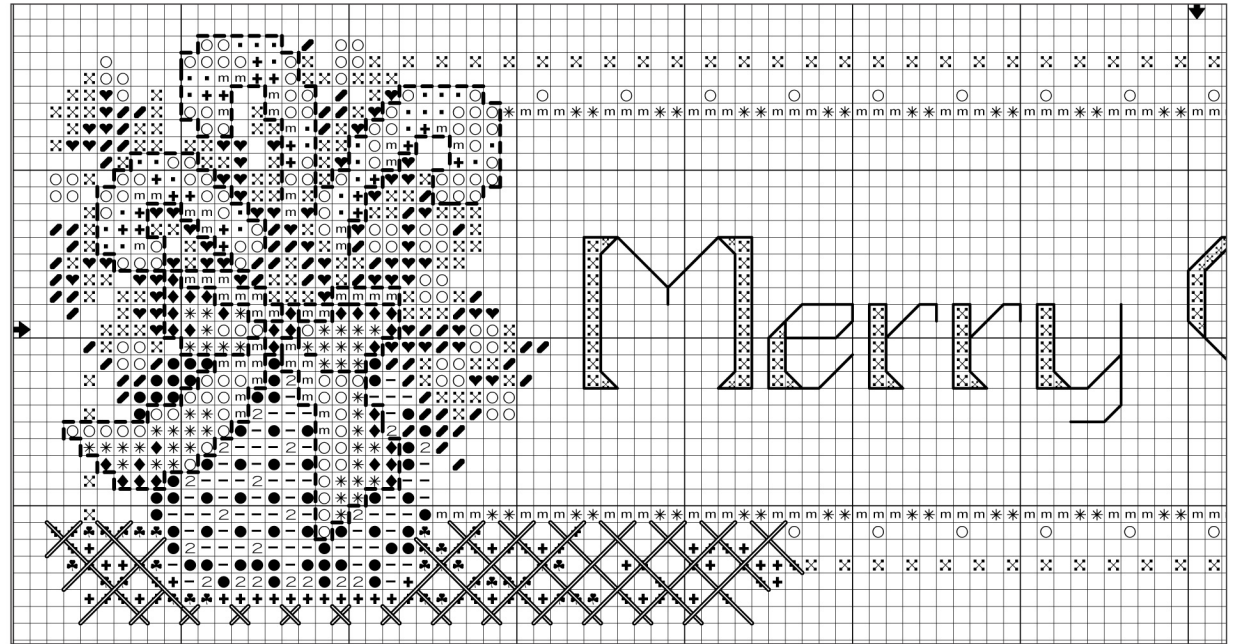

Back stitch – one ply

	DMC	Color
—	415	Pearl Gray
- - -	815	Garnet-MD
—	912	Emerald Green-LT
		<i>words: Merry Christmas</i>
—	420	Hazelnut Brown-DK
		<i>all other Back stitch</i>

The Janlynn Corporation allows a photocopy / enlargement of this chart for personal use. Selling or distributing copies of this chart is strictly prohibited.

The Janlynn Corporation
2070 Westover Road, Chicopee, MA 01022 USA
800-445-5565 (USA & Canada) ~ 413-206-0002 (International)
www.janlynn.com ~ Email: customerserv@janlynn.com

LEFT SIDE OF DESIGN